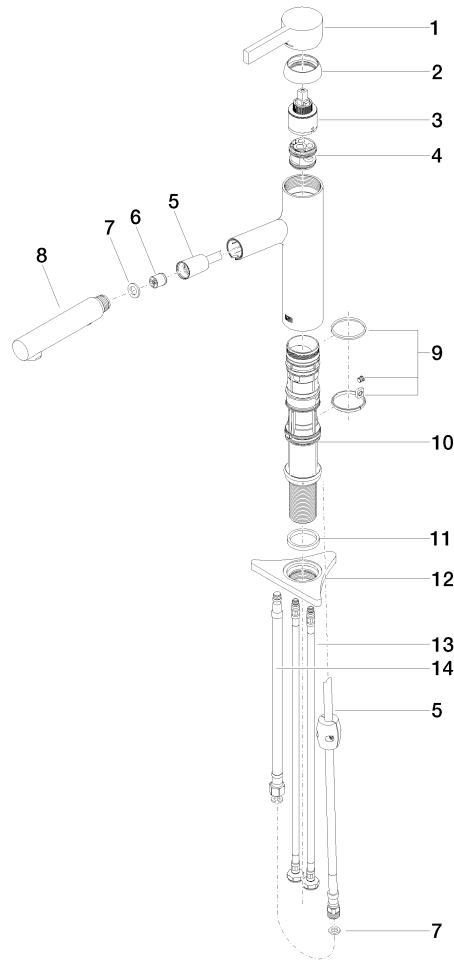

DORNBRACHT LYV Single-lever mixer Pull-out with spray function - Chrome

33 960 110

- 230mm projection
- pivotable spout 120°
- air-enriched flow and spray flow
- fabric braided hose 1500 mm
- max. flow 7 l/min at 3 bar flow pressure

Intrinsic protection against back flow.

	Chrome	33 960 110-00
	Soft Black	33 960 110-69
	Brushed Nickel	33 960 110-70

DORNBRAUCH LYV Single-lever mixer Pull-out with spray function - Chrome

33 960 110

Flow rate chart

Certificates

Belgaqua_23-012- 27_3. AbP_10067. ACS_23 ACC NY 085.

DORNBRAUCH LYV Single-lever mixer Pull-out with spray function - Chrome

33 960 110

Parts for other finishes can be found here: [Soft Black](#)

Spare parts list

No.	Item Number	Name	Quantity used	Delivery time
1	90 20 81 001 00-00	handle	1	2
2	90 28 30 010 00-00	cover	1	2
3	90 15 05 067 00 90	cartridge	1	2
4	90 18 40 227 00 90	insert	1	2
5	90 30 02 101 00 90	hose	1	2
6	90 23 01 051 00 90	flow reducer	1	2
7	90 14 05 081 00 90	seal	1	2
8	90 12 11 181 00-00	shower	1	2
9	90 14 15 062 00 90	gasket kit	1	2
10	90 30 01 211 00 90	shaft	1	2
11	90 14 05 080 00 90	seal	1	2
12	90 23 10 003 00 90	fixing set	1	2
13	04 30 04 100 00 90	hose	2	2
14	90 30 04 110 00 90	hose	1	2