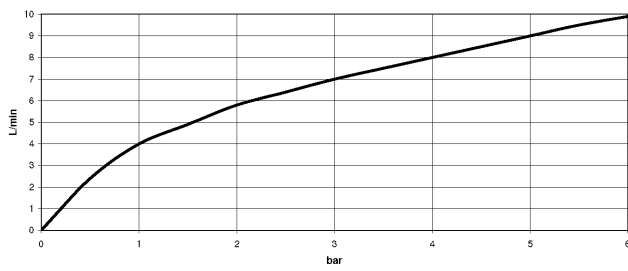

DORNBRACHT LYV Single-lever mixer Pull-out with spray function - Chrome

33 960 110

- 230mm projection
- pivotable spout 120°
- air-enriched flow and spray flow
- fabric braided hose 1500 mm
- max. flow 7 l/min at 3 bar flow pressure

Intrinsic protection against back flow.

	Chrome	33 960 110-00
	Soft Black	33 960 110-69
	Brushed Nickel	33 960 110-70

DORNBRAUCH LYV Single-lever mixer Pull-out with spray function - Chrome

33 960 110

Flow rate chart