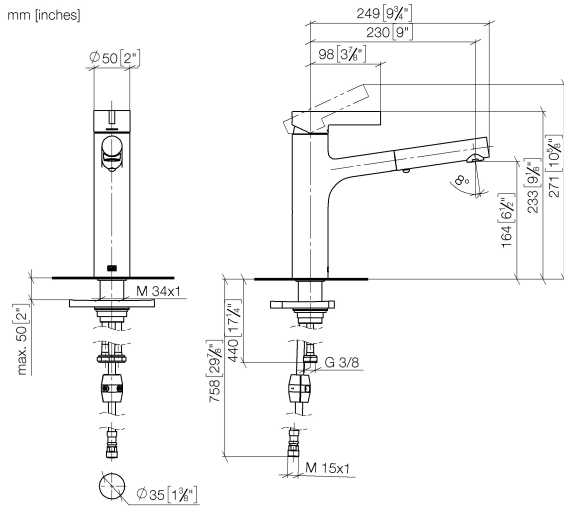

DORNBRACHT LYV Single-lever mixer Pull-out with spray function - Chrome

33 960 110

- 230mm projection
- pivotable spout 120°
- air-enriched flow and spray flow
- fabric braided hose 1500 mm
- max. flow 7 l/min at 3 bar flow pressure

Intrinsic protection against back flow.

	Chrome	33 960 110-00
	Soft Black	33 960 110-69
	Brushed Nickel	33 960 110-70

DORNBRAUCH LYV Single-lever mixer Pull-out with spray function - Chrome

33 960 110

Flow rate chart

Certificates

Belgaqua_23-012- 27_3. AbP_10067. ACS_23 ACC NY 085.

DORNBRAUCH LYV Single-lever mixer Pull-out with spray function - Chrome

33 960 110

Parts for other finishes can be found here: [Soft Black](#)

Spare parts list

No.	Item Number	Name	Quantity used	Delivery time
1	90 20 81 001 00-00	handle	1	2
2	90 28 30 010 00-00	cover	1	2
3	90 15 05 067 00 90	cartridge	1	2
4	90 18 40 227 00 90	insert	1	2
5	90 30 02 101 00 90	hose	1	2
6	90 23 01 051 00 90	flow reducer	1	2
7	90 14 05 081 00 90	seal	1	2
8	90 12 11 181 00-00	shower	1	2
9	90 14 15 062 00 90	gasket kit	1	2
10	90 30 01 211 00 90	shaft	1	2
11	90 14 05 080 00 90	seal	1	2
12	90 23 10 003 00 90	fixing set	1	2
13	04 30 04 100 00 90	hose	2	2
14	90 30 04 110 00 90	hose	1	2